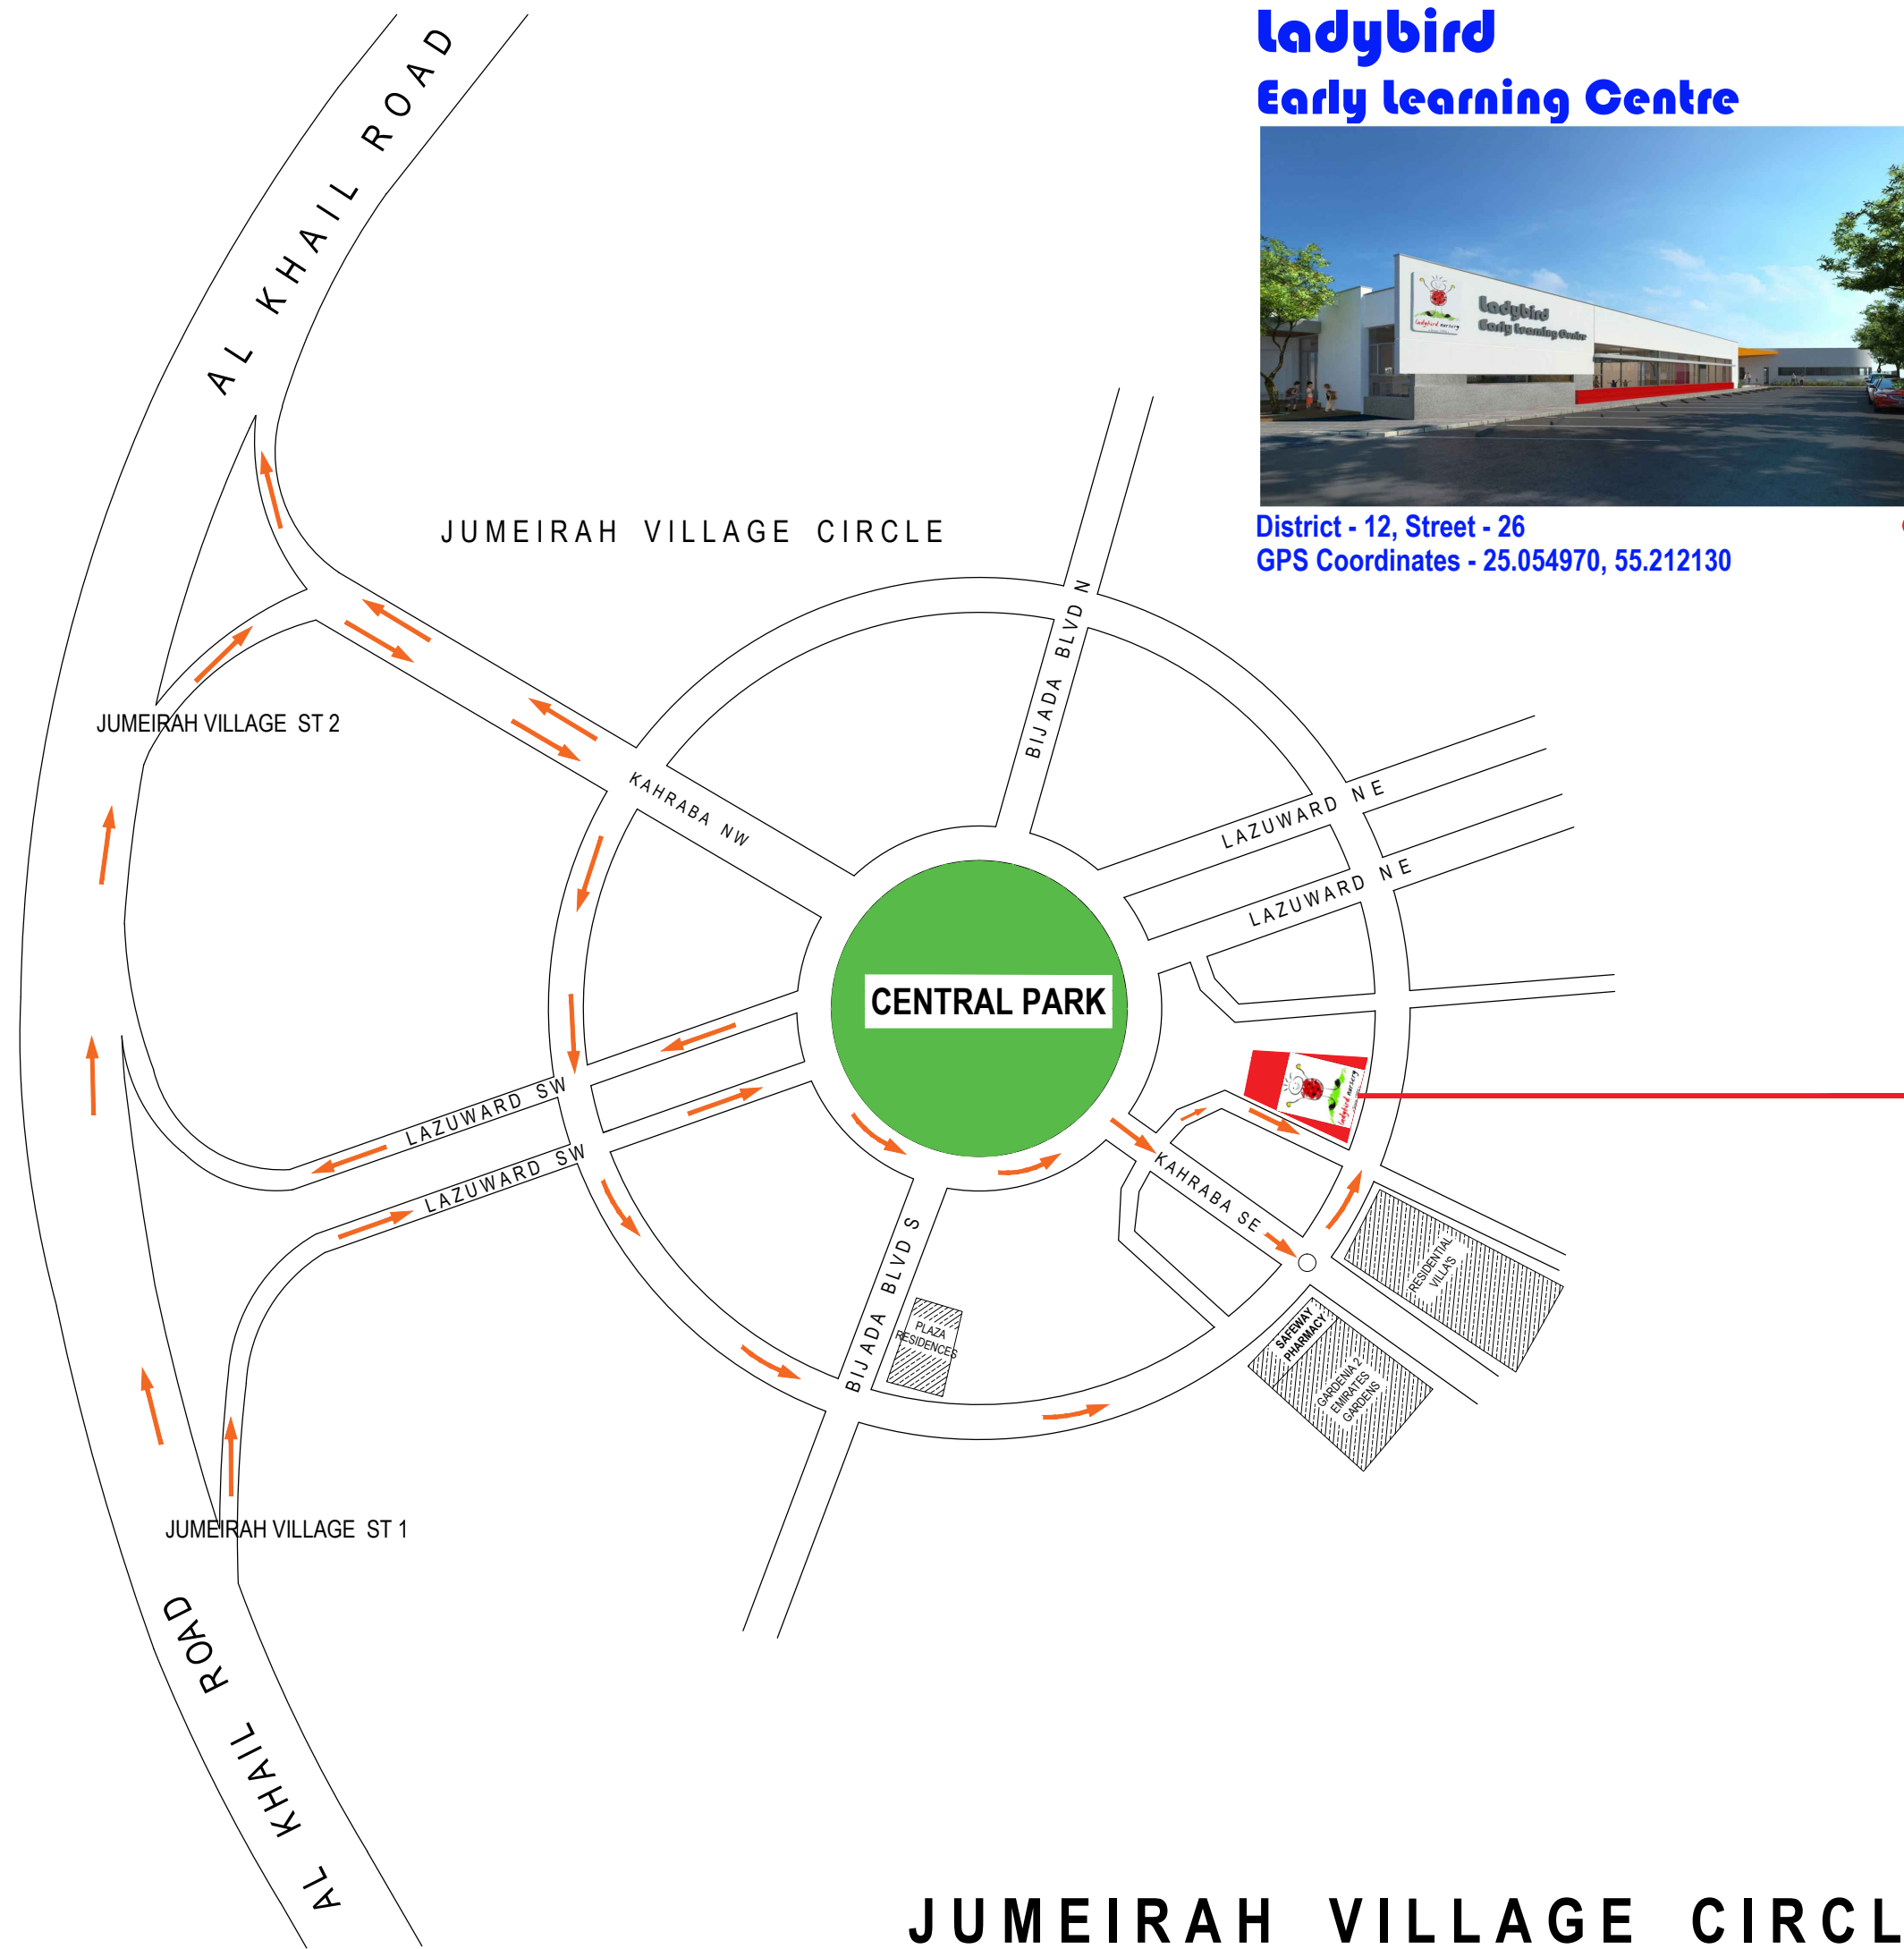

# **ladybird Early learning Centre**

District - 12, Street - 26  
GPS Coordinates - 25.054970, 55.212130

**JUMEIRAH VILLAGE CIRCLE**